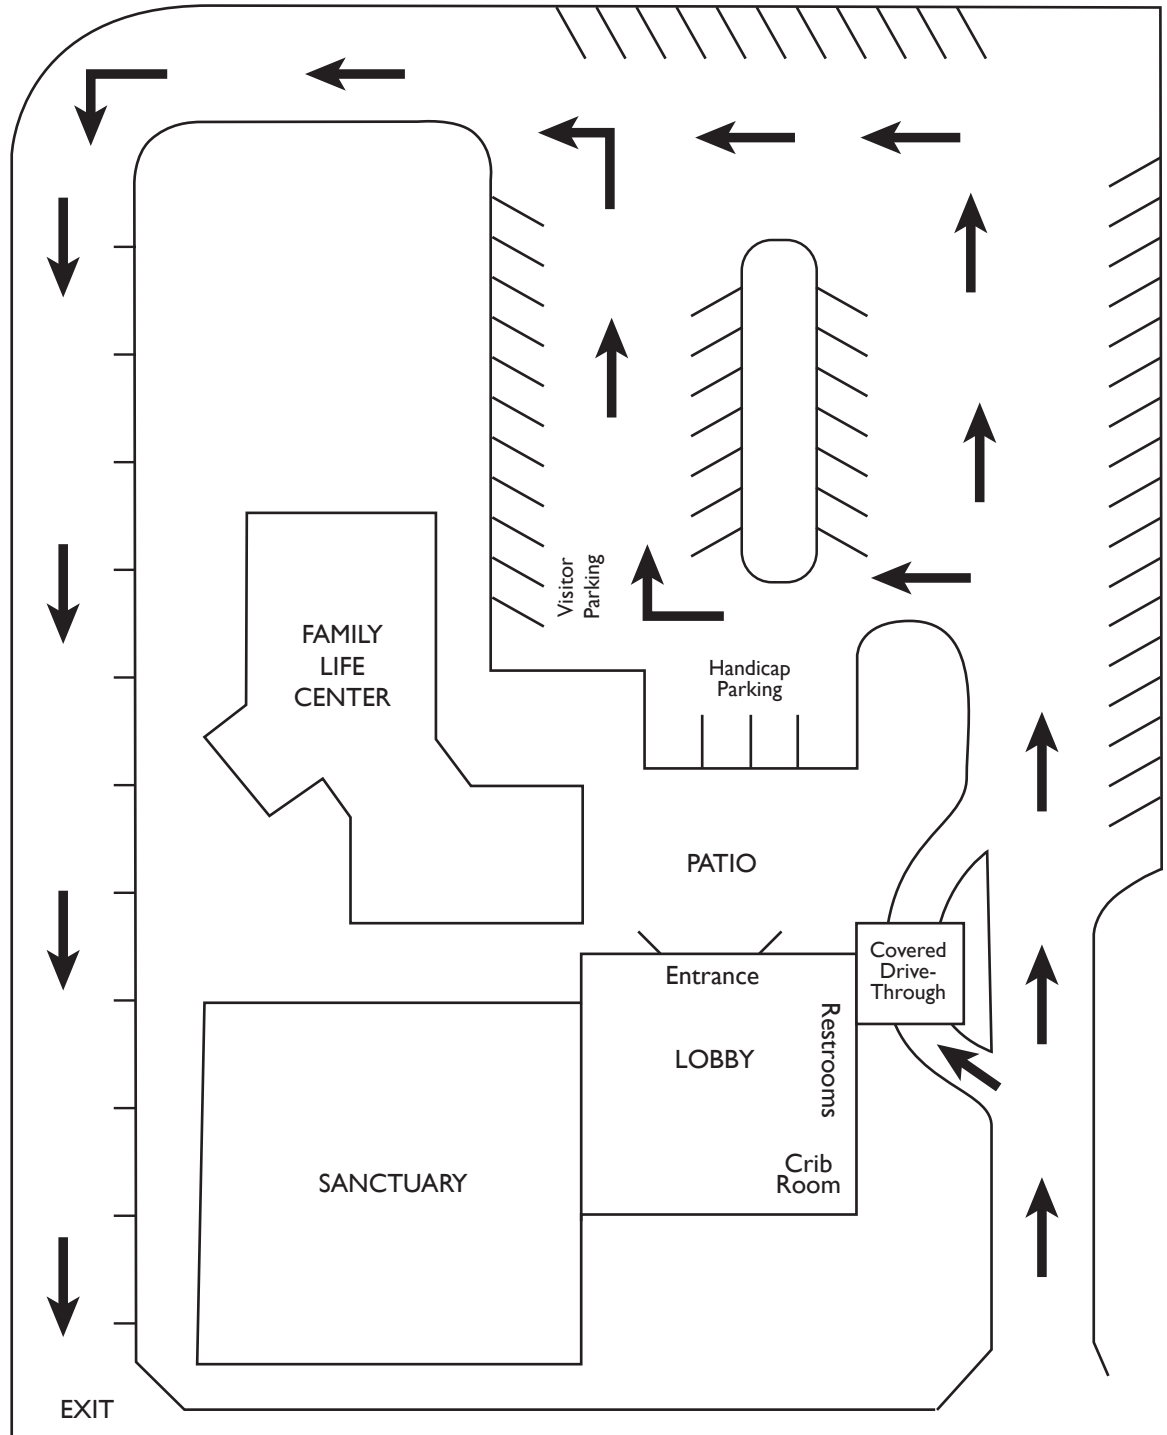

MEMORY GARDEN & PROMISE GARDEN

PLAYGROUND

YOUTH PAVILION

ROBINWOOD HOUSE

← JOHNSON FERRY ROAD

PAPER MILL ROAD →

Lutheran Church of the Resurrection
 4814 Paper Mill Road Marietta, Georgia 30067
 770.973.3193 • www.lcrmarietta.org

FAMILY LIFE CENTER

UPPER LEVEL

LOWER LEVEL