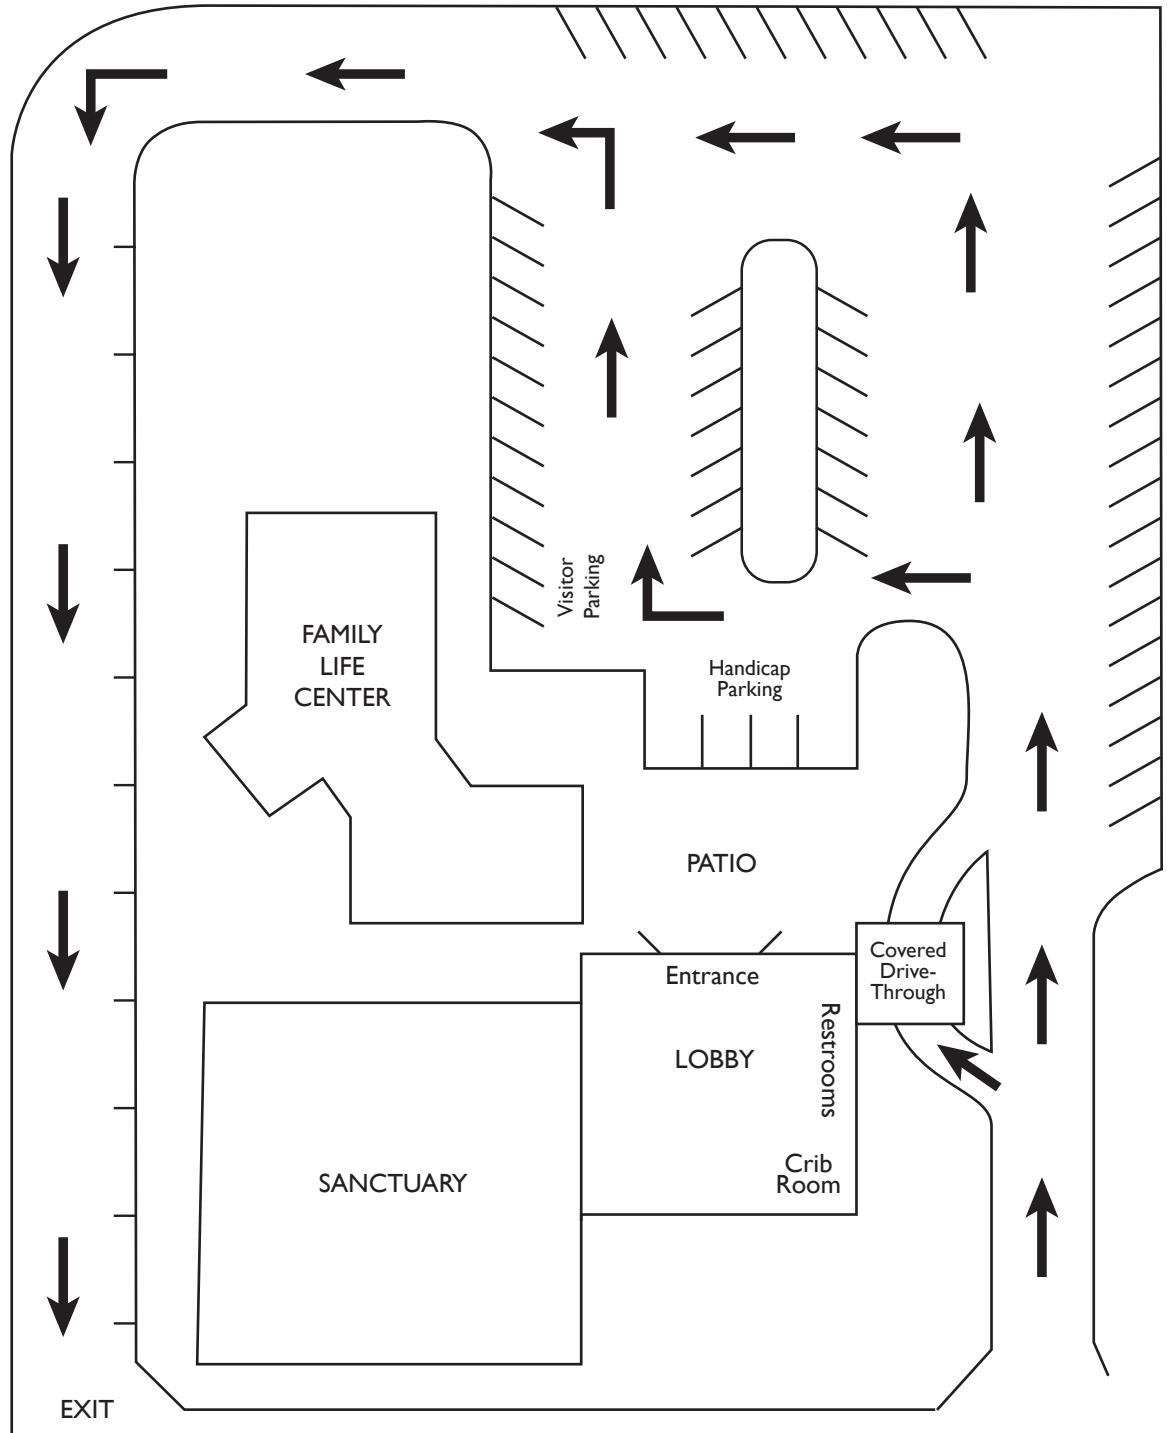

MEMORY GARDEN & PROMISE GARDEN

PLAYGROUND

YOUTH PAVILION

ROBINWOOD HOUSE

EXIT

← JOHNSON FERRY ROAD

PAPER MILL ROAD →

Lutheran Church of the Resurrection  
 4814 Paper Mill Road Marietta, Georgia 30067  
 770.973.3193 • [www.lcrmarietta.org](http://www.lcrmarietta.org)

# FAMILY LIFE CENTER

## UPPER LEVEL

## LOWER LEVEL